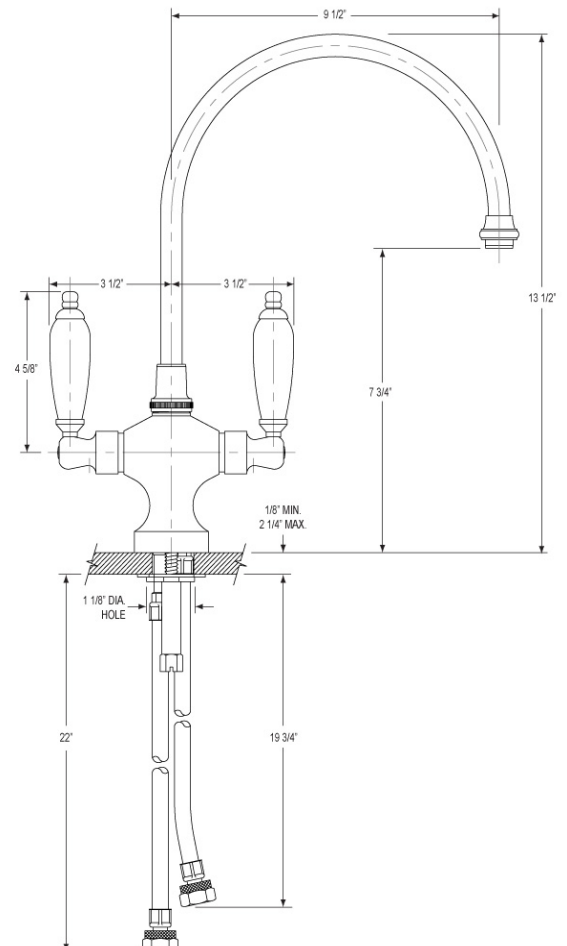

Single Hole Bar Faucet Model K8158BH_047

FEATURES

- Style: Bar Faucet
- Collection: Bar Faucets
- 1-1/8" (29mm) hole size for Bar Faucet
- 2.2 gpm @ max
- Spout Reach: 9.500"
- White Marble Lever Handle

Single Hole Bar Faucet Model K8158CH_047

FEATURES

- Style: Bar Faucet
- Collection: Bar Faucets
- 1-1/8" (29mm) hole size for Bar Faucet
- 2.2 gpm @ max
- Spout Reach: 9.500"
- Black Marble Lever Handle

Single Hole Bar Faucet Model K8158DH_047

FEATURES

- Style: Bar Faucet
- Collection: Bar Faucets
- 1-1/8" (29mm) hole size for Bar Faucet
- 2.2 gpm @ max
- Spout Reach: 9.500"
- Beige Marble Lever Handle

Single Hole Bar Faucet Model K8158FH_047

FEATURES

- Style: Bar Faucet
- Collection: Bar Faucets
- 1-1/8" (29mm) hole size for Bar Faucet
- 2.2 gpm @ max
- Spout Reach: 9.500"
- Green Marble Lever Handle