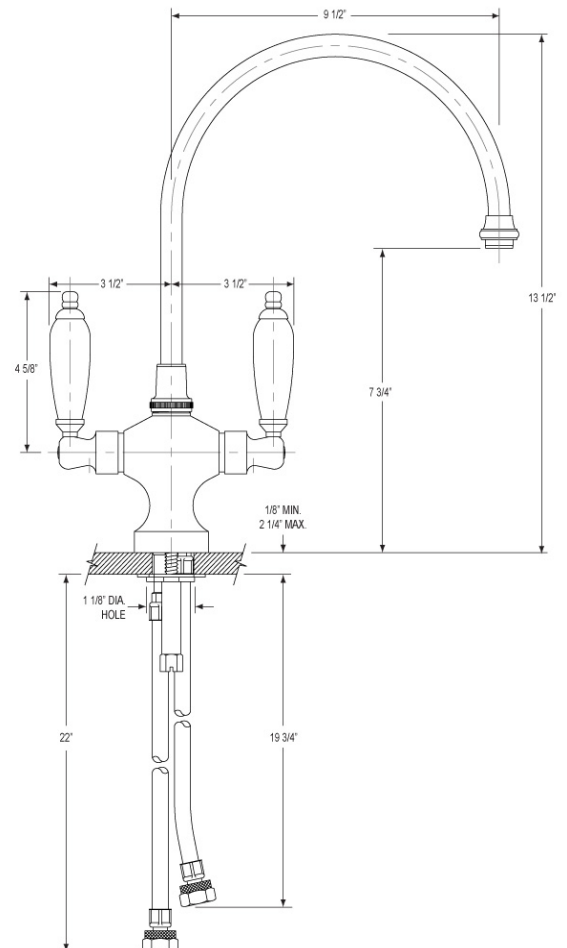

Single Hole Bar Faucet Model K8158BH_047

FEATURES

- Style: Bar Faucet
- Collection: Bar Faucets
- 1-1/8" (29mm) hole size for Bar Faucet
- 2.2 gpm @ max
- Spout Reach: 9.500"
- White Marble Lever Handle

COLOR FINISHES

- Polished Nickel (K8158BH_014)
- Satin Nickel (K8158BH_015)
- Pewter (K8158BH_15A)
- Polished Chrome (K8158BH_026)
- Polished Brass (K8158BH_003)
- Polished Brass Antiqued (K8158BH_007)
- Satin Brass (K8158BH_004)
- Polished Gold (K8158BH_025)
- Polished Gold Antiqued (K8158BH_25D)
- Satin Gold (K8158BH_024)
- Satin Gold Antiqued (K8158BH_24D)
- Satin Jeweler's Gold (K8158BH_24J)
- Old English Brass (K8158BH_OEB)
- Antique Brass (K8158BH_047)
- Antique Bronze (K8158BH_11B)

Image shown may not be in the finish selected

WARRANTY

- Limited Lifetime

COMPLIES WITH

- CA AB 1953-CERTIFIED
- ADA
- ANSI/NSF61-CERTIFIED
- A112.18.1-05/CSA B125.1-2005-CERTIFIED
- cUPC-CERTIFIED
- UPC-CERTIFIED
- VT S152